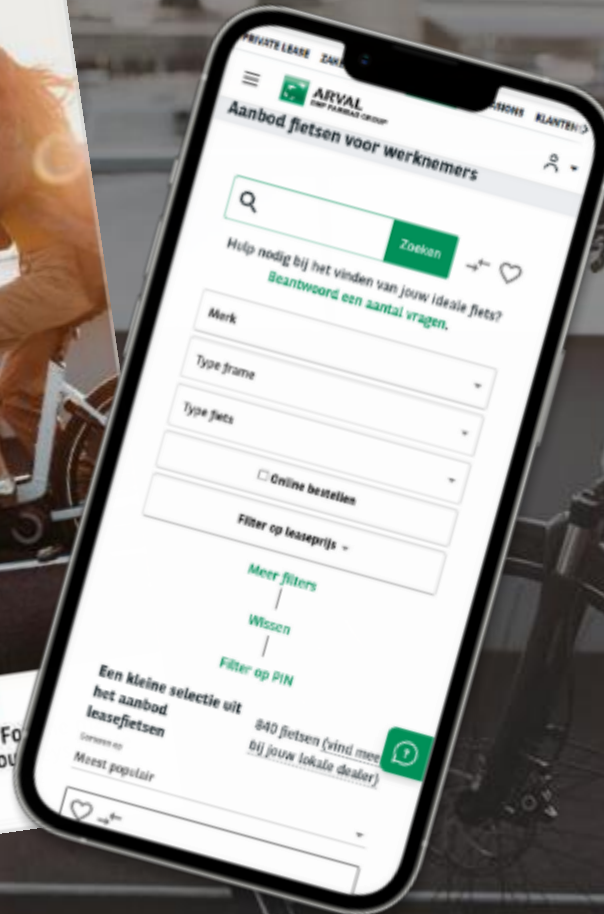

ARVAL
BNP PARIBAS GROUP

READ CAREFULLY ALL
CONDITIONS

For the many journeys in life