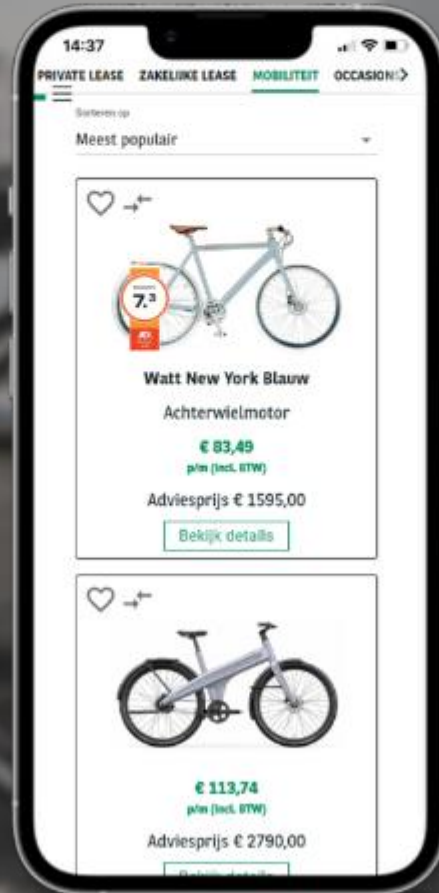

FIND YOUR ULTIMATE BIKE WITH THE ONLINE CATALOGUE & DEALER LOCATOR

For the many journeys in life

ARVAL
BNP PARIBAS GROUP

CALCULATE YOUR SAVINGS ONLINE CALCULATOR

Kies het type fiets

E-bike / E-cargo

Speed pedelec