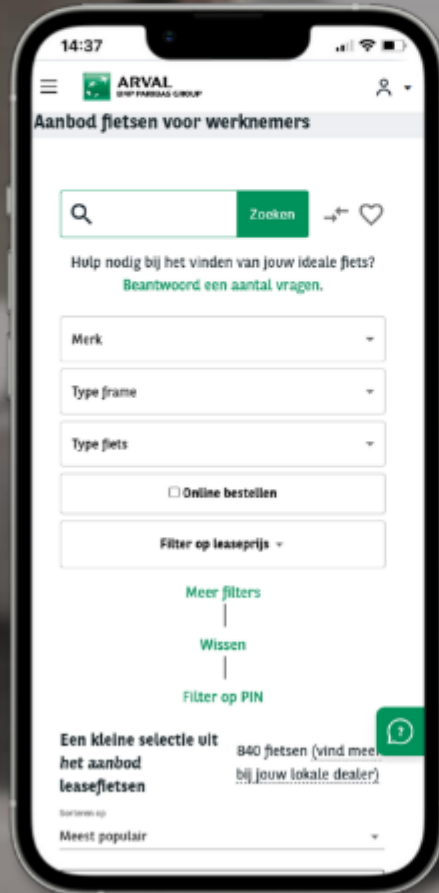

FIND YOUR ULTIMATE BIKE WITH THE ONLINE CATALOGUE & DEALER LOCATOR

For the many journeys in life

ARVAL
BNP PARIBAS GROUP

CALCULATE YOUR SAVINGS ONLINE CALCULATOR

Kies het type fiets

E-bike / E-cargo

Speed pedelec